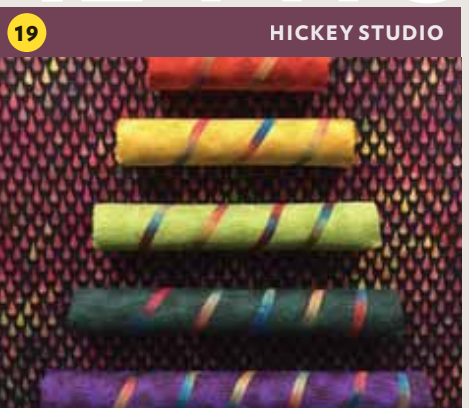

19 CAROL GRAVE
Weaver and Fiber Artist
45 Marshall Ave, Guilford
203 314-8003
carolgrave@comcast.net
carolgrave.com