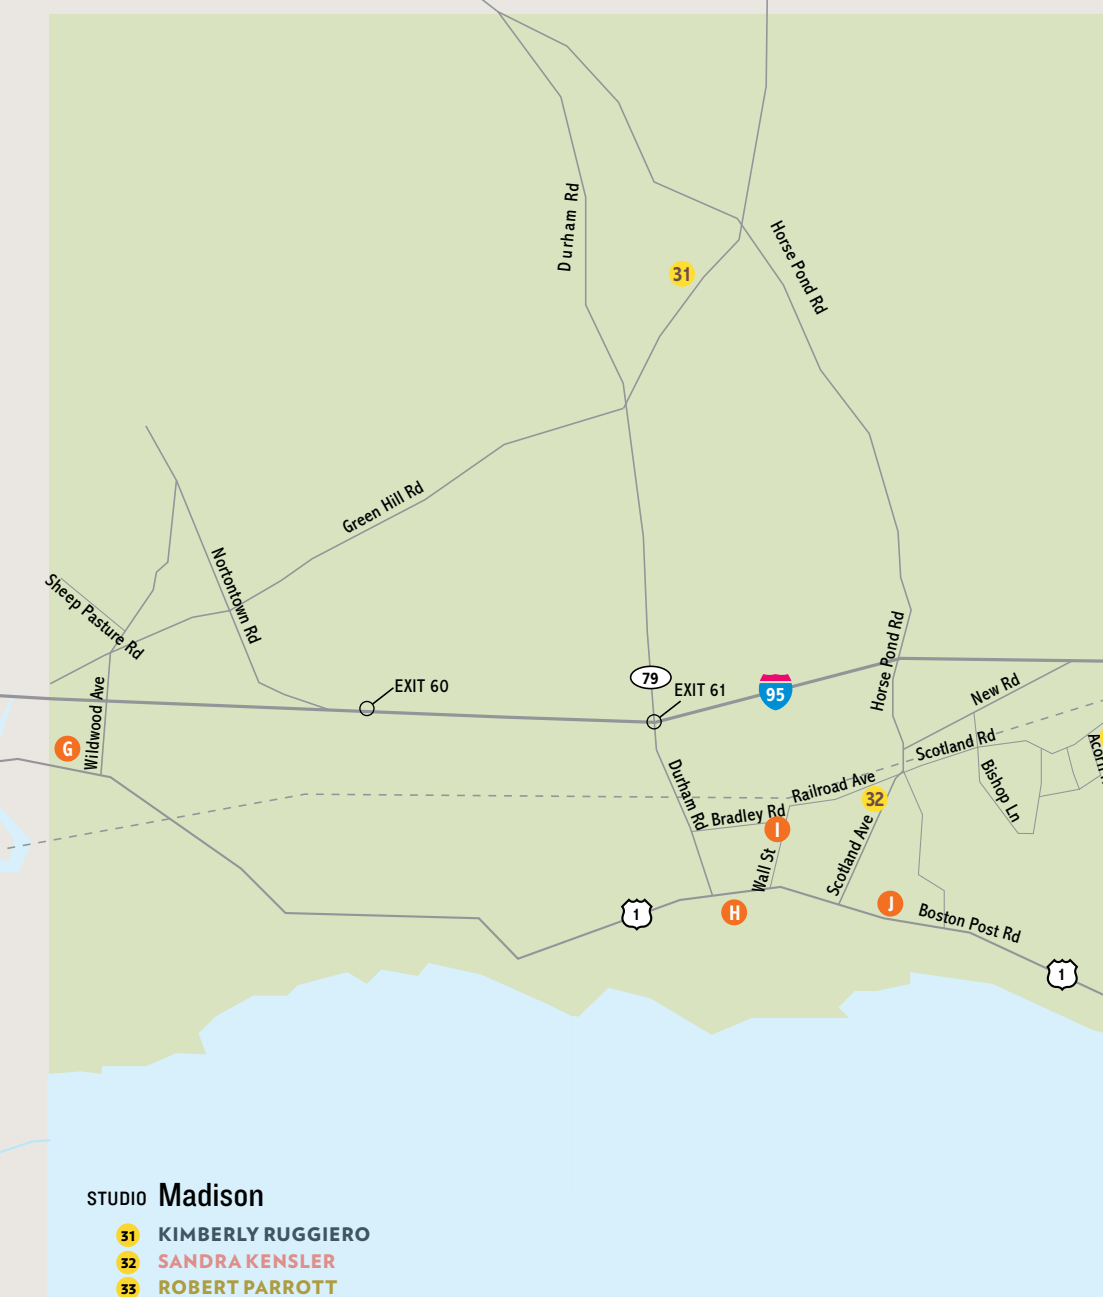

The ArtsTrail makes a great family outing.

For more information, call Martha Link Walsh at 203 481-3505 or Eileen Eder at 203 458-1720 or visit www.shorelineartstrail.com.

Branford

Guilford

Madison

SPONSORS