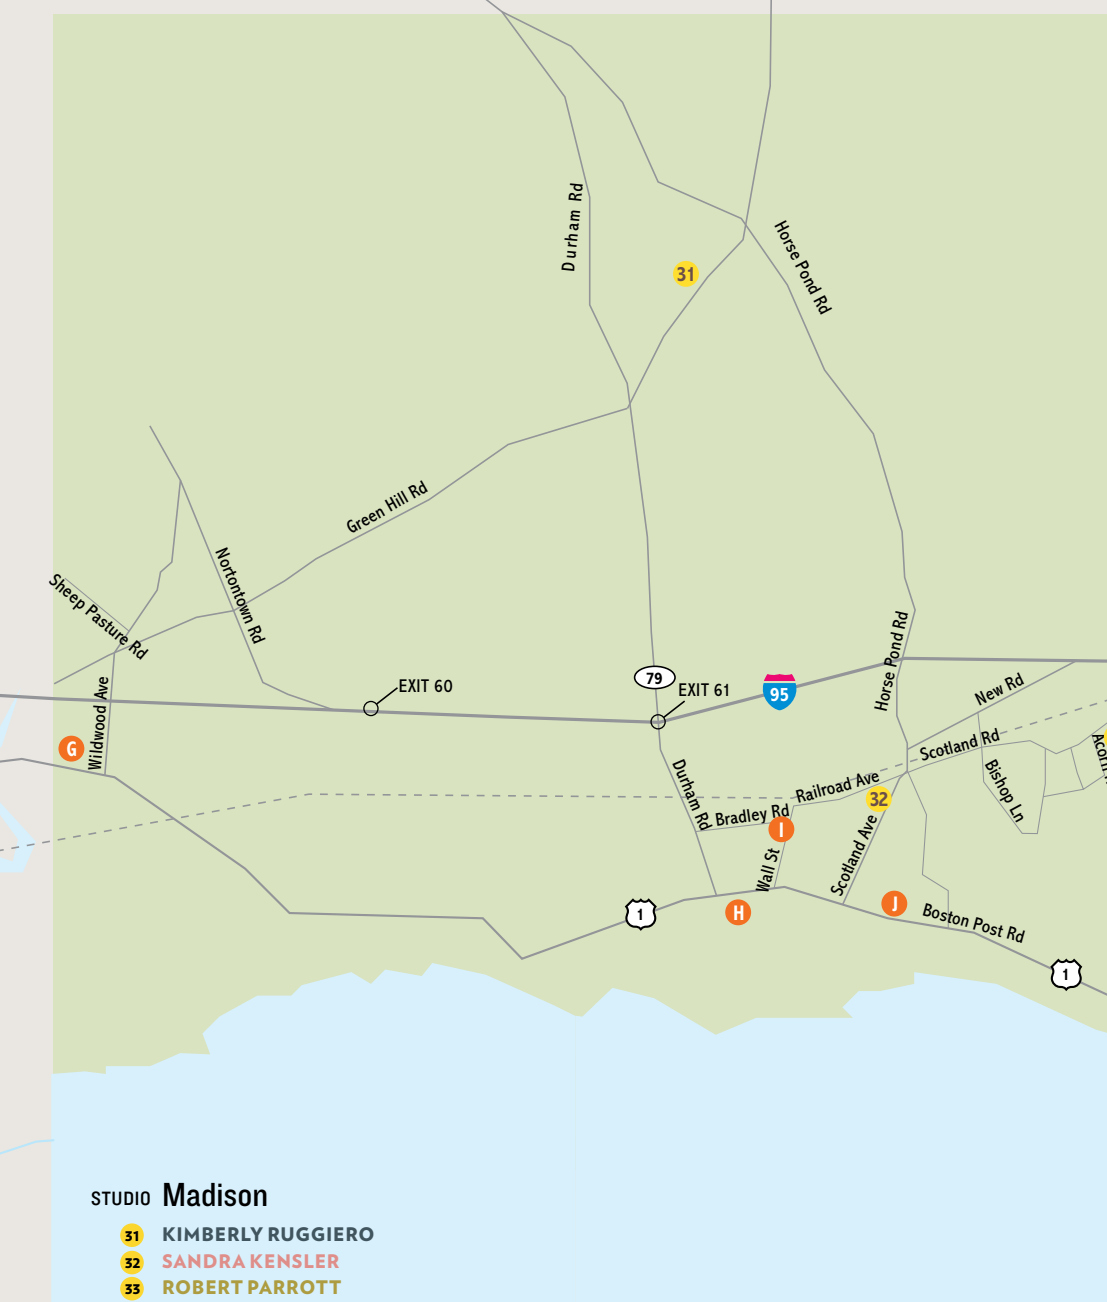

Discover Local Treasures

Find one-of-a-kind, handmade art when you visit the studios of 39 artists in Branford, Guilford & Madison during Open Studios Weekend.

Meet the artists • Explore the studios
See amazing art

www.shorelineartstrail.com

for more information go to:
www.shorelineartstrail.com

Shoreline ArtsTrail 17

Open Studios Weekend
Branford, Guilford & Madison, Connecticut

November 11-12, 2017
10 am to 4 pm

www.shorelineartstrail.com

PAINT METAL PHOTO STONE PAPER CLAY GLASS FIBER

Open Studios Weekend

All studios are open
November 11-12, 10 am-4 pm

Look for the Open Studio signs to lead the way.

Or Visit Anytime

Give the artists a call. Many are available year-round. Commissions are welcomed. See reverse for artists' contact information.

The ArtsTrail makes a great family outing.

For more information, call Martha Link Walsh at 203 481-3505 or Eileen Eder at 203 458-1720 or visit www.shorelineartstrail.com.

Branford

Guilford

Madison

SPONSORS