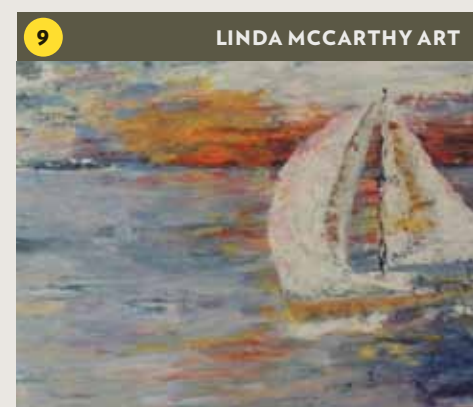

9 LINDA MCCARTHY
Oil and Acrylic Painter
43 Gould Ln, Branford
203 500-8230
linda@lindamccarthystudio.com
lindamccarthystudio.com