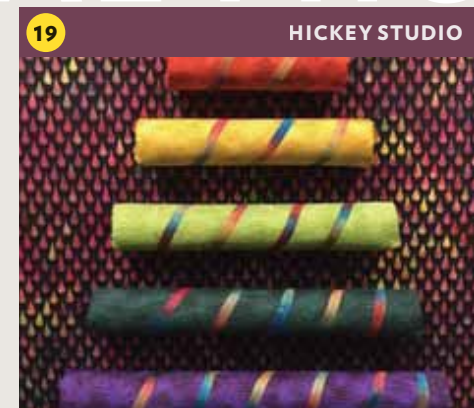

19 CAROL GRAVE
Weaver and Fiber Artist
45 Marshall Ave, Guilford
203 314-8003
carolgrave@comcast.net
carolgrave.com