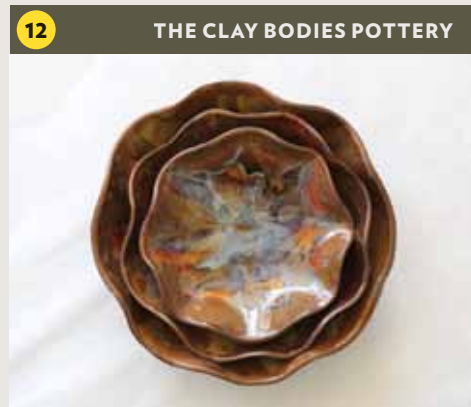

12 JANE STRAUSS NOVICK
Potter
59 School Ground Rd, Branford
203 488-3772
jsnovick101@gmail.com
claybodiespottery.com